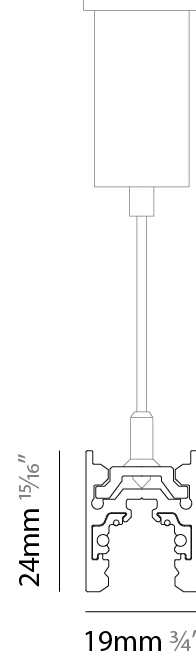

LED

Lamp Life (hrs): 50000

OPTICAL

RATINGS AND CERTIFICATIONS

Certified By: Certified for North American Standards
 IP rating: IP20

MINIMAL TRACK COLOR FINISH CHART

PROJECT
TYPE
SPECIFIER
QUANTITY
DATE

Fixture Finish