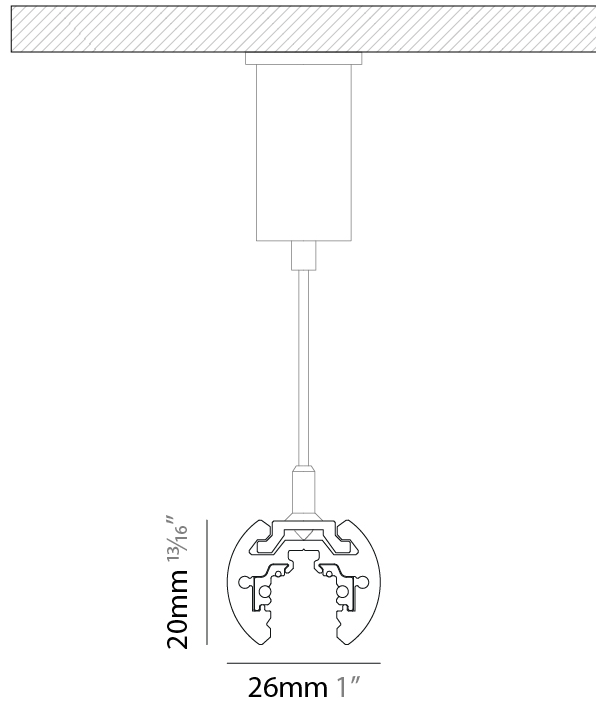

PROJECT
TYPE
SPECIFIER
QUANTITY
DATE

MINIMAL TRACK SUSPENSION

A3MINTRK-SUS-RND-SYS

base number

1. To build a product code in our configurator select the specify button on the base model # product page
2. To build a manual product code on this datasheet choose from the options listed below in blue font and add the suffix to the base model #

GENERAL

Series: Minimal Track
Brand: Prolicht
Division: Architectural
Mounting Type: Suspension
Mounting Location: Ceiling
Subcategory: Profile

PHYSICAL

Fixture Finish: SSR / BKV / CWI / CRY / HAB / UFT / ITA / RUA / FTG / MYG / LOD / PUS / FRO / FUP / KIA / POP / BLS / SPG / MEY / GOH / GUM / CHC / COM / ABZ / JAG / OBR / MOS / ROR
Fixture Material: Anodized Aluminum

ELECTRICAL

Lamp Type: LED (Zhaga Standard)
Dimming: Non-Dimmable
Driver Included: No
Driver Location: Remote
Driver Type: Constant Voltage - Universal
Driver Class: Class 2
Input Voltage (V): 120 - 277
Output Voltage (V): 48
Upon Request: DALI dimming

LED

Lamp Life (hrs): 50000

OPTICAL

RATINGS AND CERTIFICATIONS

Certified By: Certified for North American Standards
IP rating: IP20