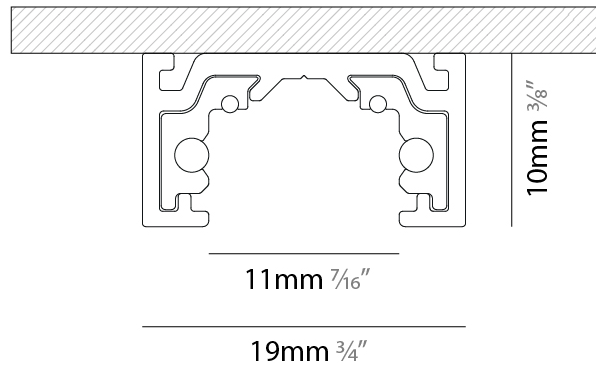

PROJECT	_____
TYPE	_____
SPECIFIER	_____
QUANTITY	_____
DATE	_____

MINIMAL TRACK SURFACE

A3MINTRK-SUR-SYS

base number

1. To build a product code in our configurator select the specify button on the base model # product page
2. To build a manual product code on this datasheet choose from the options listed below in blue font and add the suffix to the base model #

GENERAL

Series: Minimal Track
Brand: Prolicht
Division: Architectural
Mounting Type: Surface
Mounting Location: Ceiling
Subcategory: Profile

PHYSICAL

Fixture Finish: SSR / BKV / CWI / CRY / HAB / UFT / ITA / RUA / FTG / MYG / LOD / PUS / FRO / FUP / KIA / POP / BLS / SPG / MEY / GOH / GUM / CHC / COM / ABZ / JAG / OBR / MOS / ROR
Fixture Material: Anodized Aluminum

ELECTRICAL

Lamp Type: LED (Zhaga Standard)
Dimming: Non-Dimmable
Driver Included: No
Driver Location: Remote
Driver Type: Constant Voltage - Universal
Driver Class: Class 2
Input Voltage (V): 120 - 277
Output Voltage (V): 48
Upon Request: DALI dimming

LED

Lamp Life (hrs): 50000

OPTICAL

RATINGS AND CERTIFICATIONS

Certified By: Certified for North American Standards
IP rating: IP20